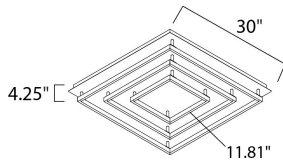

MEASUREMENTS

DIMENSION : 30" L x 30" W x 1.25" H
 MAX OAH : 120" OAH
 CANOPY : 30.25" W x 1.5" H x 30.25" L
 HANGING WEIGHT : 30.4 lb

LAMPING

INPUT VOLTAGE : 120V
 LUMENS : 6,500 Rated
 BULB : 3 x 100W LED PCB Integrated , 100W Total
 BULB INCLUDED : (Integrated)
 DIMMABLE : Triac CL
 CRI : 80+ CRI
 COLOR_TEMP : 3000K